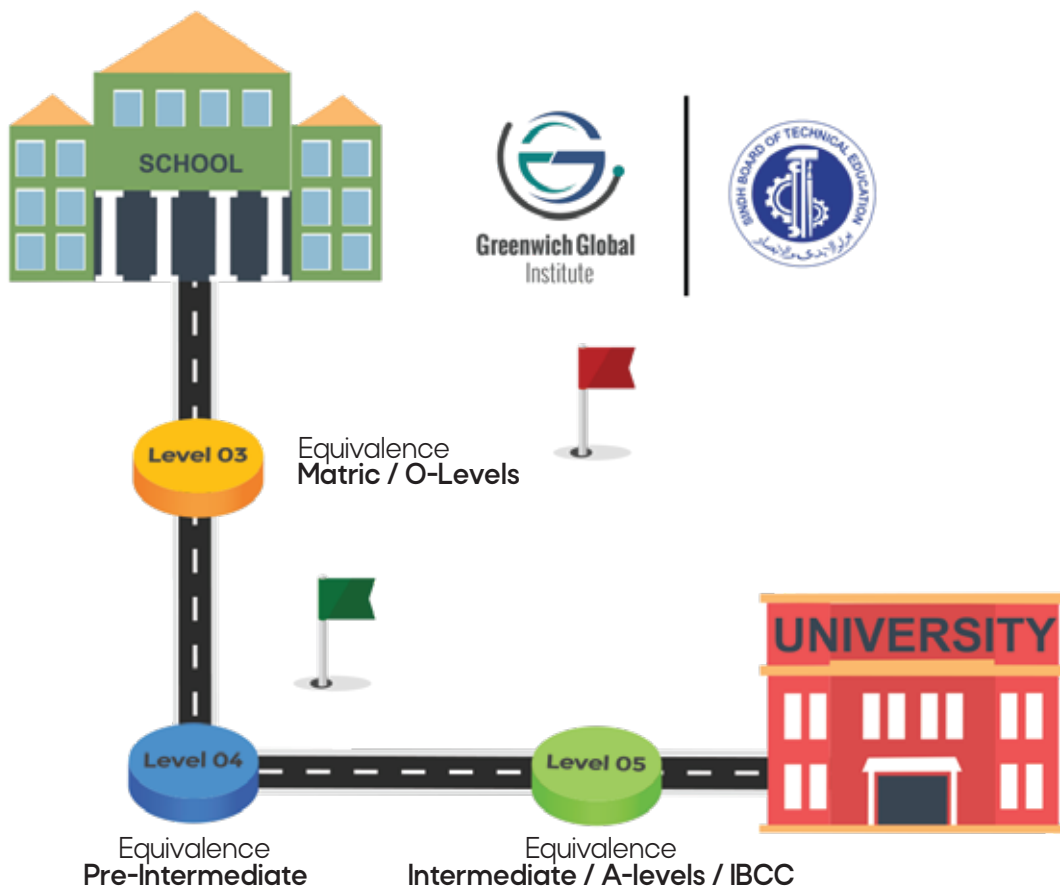

Your alternate route to Tertiary Education!

**Greenwich
Global Institute**

Constituent College of Greenwich University

<https://greenwichglobal.institute>

GREENWICH GLOBAL INSTITUTE

Greenwich Global Institute (GGI) is a constituent college of Greenwich University duly approved by Sindh Board of Technical Education (SBTE) offering State-of-the-Art Learning Management System for students to access learning resources, interact and prepare for assignments around the clock.

(GGI) is the launchpad for fast paced students as well as those challenged in the conventional education system to shape them into multidimensional professionals suited for globalized marketplace. GGI unlocks alternative pathways to higher education while saving both time and money accelerating your progress so you can be the leader of tomorrow.

- Innovative Study Mechanisms
- Learning & Optimization
- Accredited Qualification
- Shortest Path to University
- Saving Time & Money

Life @ GGI

GGI offers students a dynamic college life with access to academic, co-curricular, and extracurricular resources and study programs aimed at dealing with desired benefits for students in the professional sphere.